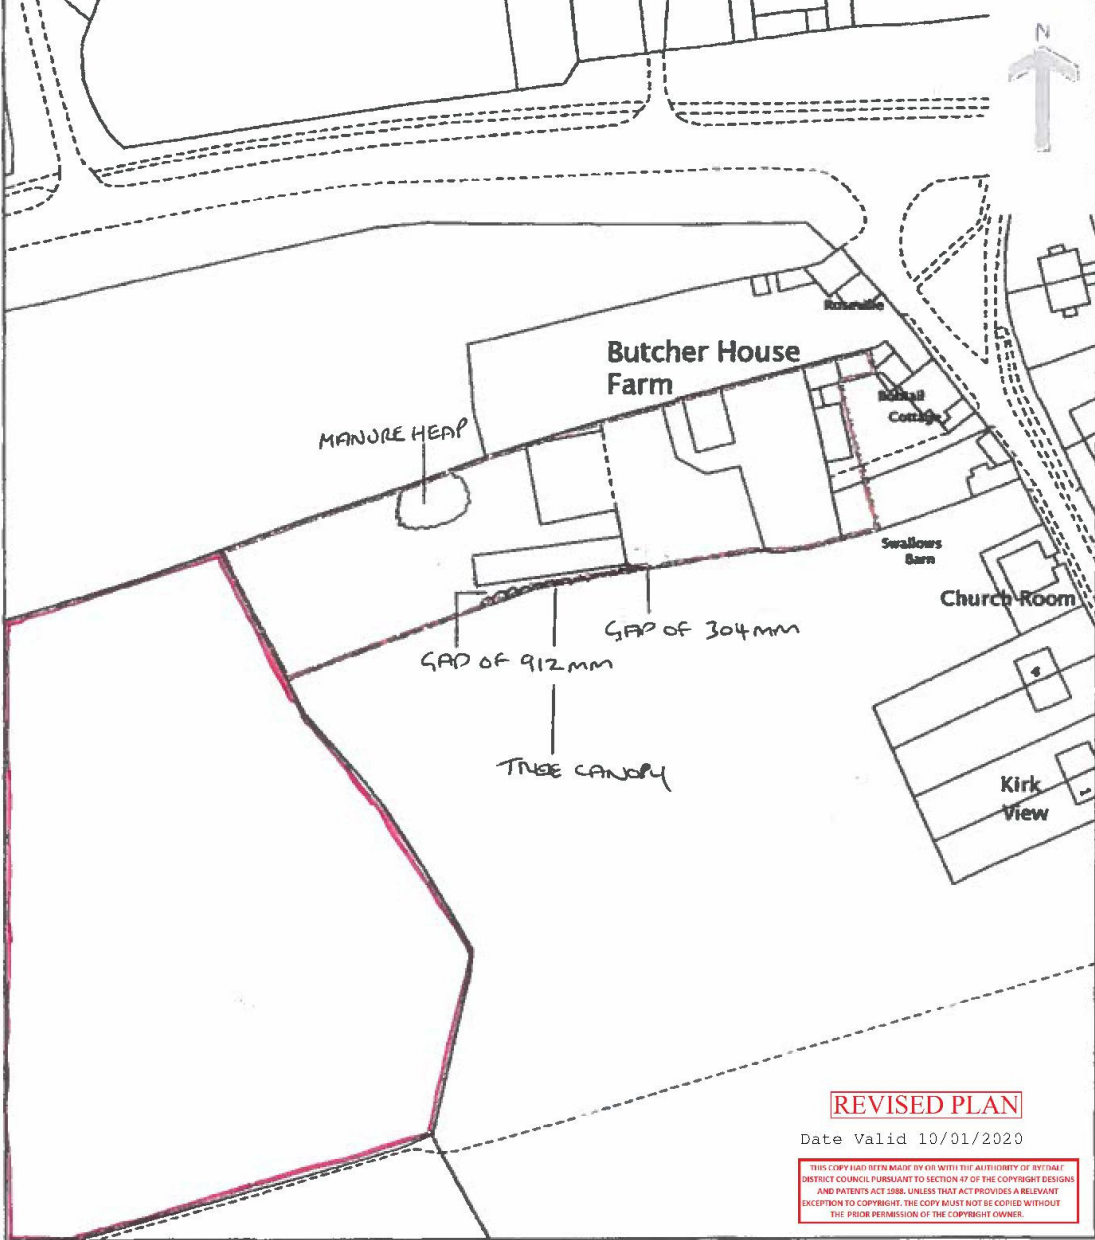

Land Registry
Official copy of
title plan

Title number NYK388985
Ordnance Survey map reference SE9276NW
Scale 1:1250 enlarged from 1:2500
Administrative area North Yorkshire : Ryedale

SCALE 1:1250

© Crown Copyright. Produced by Land Registry. Reproduction in whole or in part is prohibited without the prior written permission of Ordnance Survey. Licence Number 100026316.

REVISED PLAN

Date Valid 10/01/2020